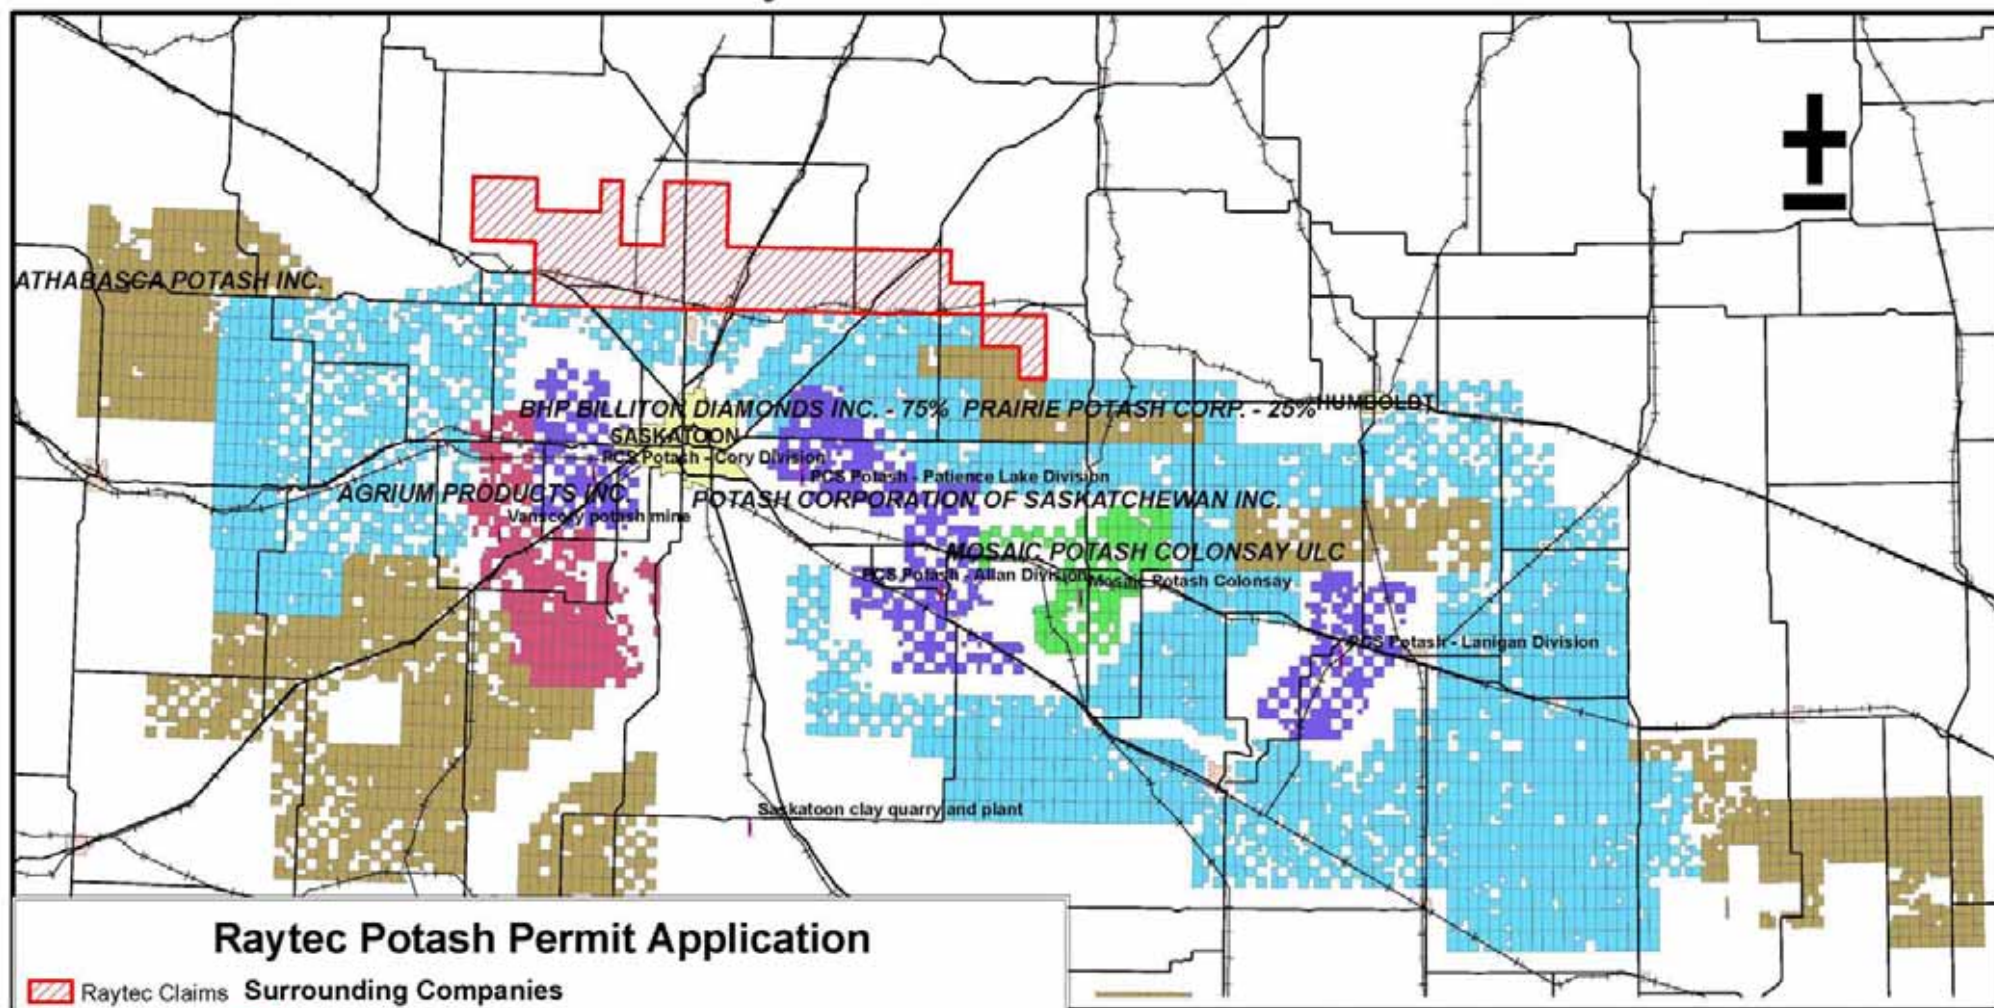

Raytec Potash Claims

Raytec Potash Permit Application

- | | |
|--|---|
|  Raytec Claims | Surrounding Companies |
|  Railway |  AGRIMUM PRODUCTS INC. |
|  Highway |  ATHABASCA POTASH INC. |
|  Cities |  BHP BILLITON DIAMONDS INC. - 75% PRAIRIE POTASH CORP. - 25% |
|  Towns |  MOSAIC POTASH COLONSAY ULC |
|  Mine |  POTASH CORPORATION OF SASKATCHEWAN INC. |